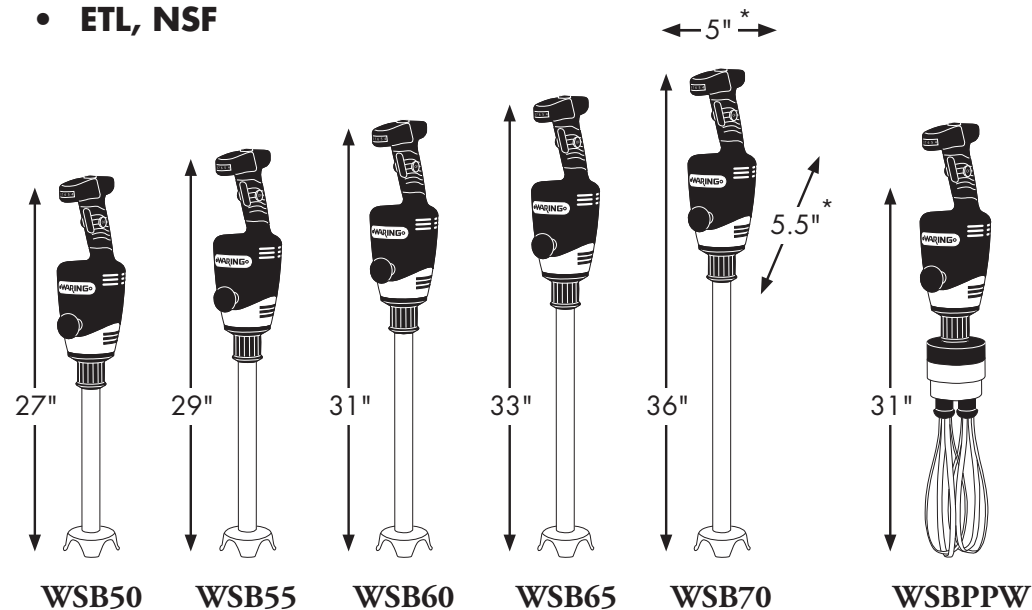

Waring Commercial • 314 Ella T. Grasso Ave. • Torrington • Connecticut 06790
Tel. (800) 492-7464 • Fax (860) 496-9008 • www.waringproducts.com • ©2007 Waring

Big Stik® Heavy-Duty Immersion Blenders

The high-efficiency variable speed motor that powers Waring's Big Stik® Immersion Blenders drives through the thickest ingredients to produce sauces, batters and soups in just minutes. Complete with rubberized comfort grip and second handle (patent pending), the lightweight, ergonomic design allows for safe and controlled operation during any job, large or small. The easily removable stainless steel shafts are available in five sizes (up to 21") and are completely sealed and dishwasher safe. With the Big Stik® line, you can mix, purée and emulsify up to 50 gallons. Blend smoothly, and carry the Big Stik®.

* 5" width and 5.5" depth are the same for all five immersion blenders and whisk

Optional Accessories

Waring makes it easy to do more than just blend. The 10" Stainless Steel Whisk Attachment quickly transforms the Big Stik® into a gentle giant as it whips delicate egg whites, creams to any consistency and mashes potatoes in record time with its heavy-duty construction. The bowl clamp lightens the load for hands-free operation while the wall-mount hanger provides an easy storage option.